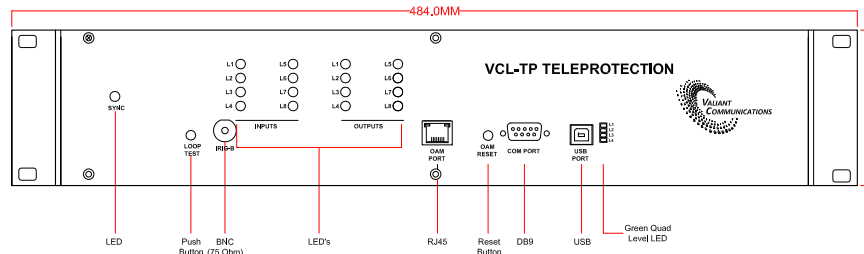

REVISION
DATE
NAME
CHECK
CHECK
CHECK
APPR.

VCL-TP Teleprotection E1, 2.048Mbps (120 Ohms)

Front View

Side Angle

Rear View

Side View

Top View

VCL-Teleprotection	
Mechanical Specifications	
Width	484 MM
Height	89.0 MM
Depth	301.0 MM
Weight	4.3 Kgs

Front Clearance	: 35.0 MM
Rear Clearance	: 100.0 MM
Top Clearance	: 15.0 MM (1T)
Bottom Clearance	: 15.0 MM (1T)

Title: VCL-TP Teleprotection E1, 2.048Mbps (120 Ohms) - Mechanical Drawing

Drawing No:
EMD-TP/E1/120/001