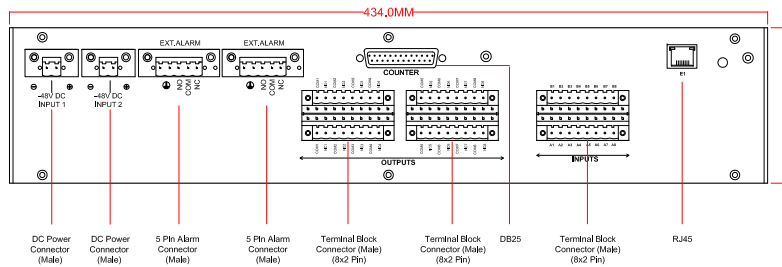

REVISION
DATE
NAME
CHECK
CHECK
CHECK
APPR.

VCL-TP Teleprotection E1, 2.048Mbps (120 Ohms)

Front View

Side Angle

Rear View

Side View

Top View

VCL-Teleprotection	
Mechanical Specifications	
Width	484 MM
Height	89.0 MM
Depth	301.0 MM
Weight	4.3 Kgs

Front Clearance	: 35.0 MM
Rear Clearance	: 100.0 MM
Top Clearance	: 15.0 MM (1T)
Bottom Clearance	: 15.0 MM (1T)

Title: VCL-TP Teleprotection E1, 2.048Mbps (120 Ohms) - Mechanical Drawing

Drawing No:
EMD-TP/E1/120/001