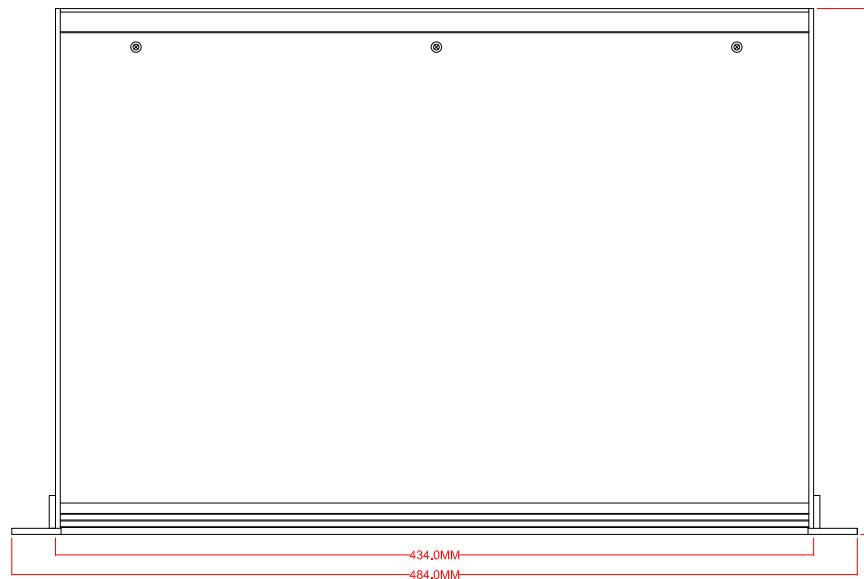

REVISION
DATE
NAME
CHECK
CHECK
CHECK
APPR.

VCL-TP Teleprotection E1, 2.048Mbps (120 Ohms)

Front View

Side Angle

Rear View

Side View

Top View

VCL-Teleprotection	
Mechanical Specifications	
Width	484 MM
Height	89.0 MM
Depth	301.0 MM
Weight	4.3 Kgs

Front Clearance	: 35.0 MM
Rear Clearance	: 100.0 MM
Top Clearance	: 15.0 MM (1T)
Bottom Clearance	: 15.0 MM (1T)

Title: VCL-TP Teleprotection E1, 2.048Mbps (120 Ohms) - Mechanical Drawing

Drawing No:
EMD-TP/E1/120/001