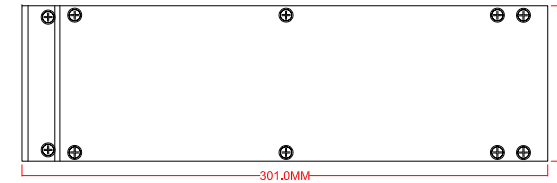

REVISION
DATE
NAME
CHECK
CHECK
CHECK
APPR.

VCL-TP Teleprotection E1, 2.048Mbps (120 Ohms)

Front View

Side Angle

Rear View

Side View

Top View

VCL-Teleprotection	
Mechanical Specifications	
Width	484 MM
Height	89.0 MM
Depth	301.0 MM
Weight	4.3 Kgs

Front Clearance	: 35.0 MM
Rear Clearance	: 100.0 MM
Top Clearance	: 15.0 MM (1T)
Bottom Clearance	: 15.0 MM (1T)

Title: VCL-TP Teleprotection E1, 2.048Mbps (120 Ohms) - Mechanical Drawing

Drawing No:
EMD-TP/E1/120/001