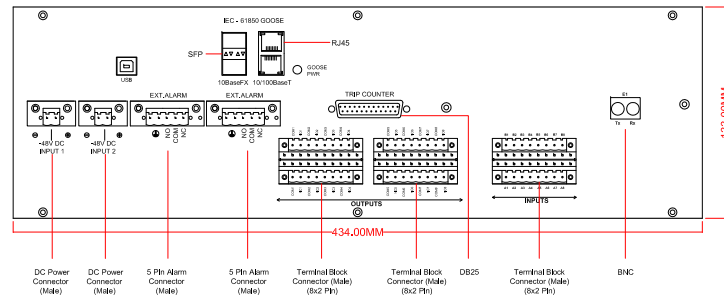

VCL-TP, Teleprotection with E1 2.048Mbps + IEC-61850 GOOSE interface (75 Ohms)

Front View

Side Angle

Rear View

Side View

Top View

VCL-Teleprotection	
Mechanical Specifications	
Width	484 MM
Height	133.0 MM
Depth	301.0 MM
Weight	4.6 Kgs

Front Clearance	: 35.0 MM
Rear Clearance	: 100.0 MM
Top Clearance	: 30.0 MM (2T)
Bottom Clearance	: 30.0 MM (2T)

The Drawing and any information or descriptive matter set out hereon are the confidential property of Valiant Communications and must not be disclosed, loaned, copied or used for manufacturing, tendering or any other purpose without their written permission

Title: VCL-TP, Teleprotection with E1 2.048Mbps + IEC-61850 GOOSE interface (75 Ohms)) - Mechanical Drawing

Drawing No:
EMD-TP/GOOSE/75/001

Date	Rev	Sheet	
20/05/2020	01	Next Sheet	02