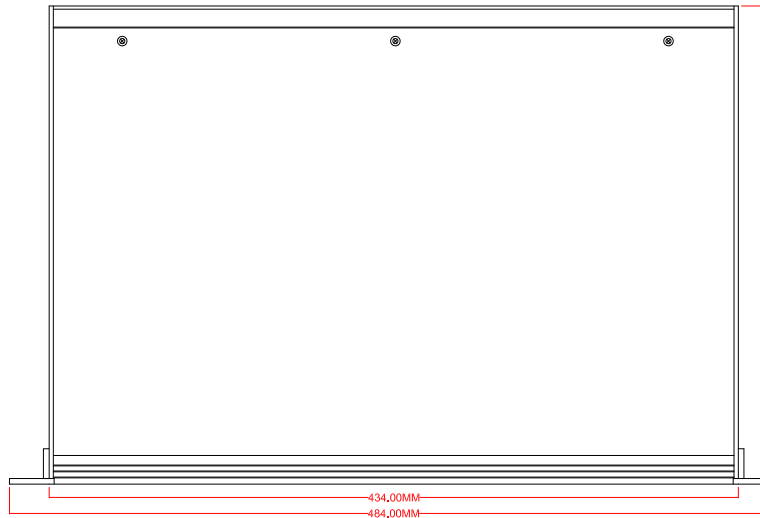

VCL-TP, Teleprotection with E1 2.048Mbps + IEC-61850 GOOSE interface (75 Ohms)

Front View

Side Angle

Rear View

Side View

Top View

VCL-Teleprotection	
Mechanical Specifications	
Width	484 MM
Height	133.0 MM
Depth	301.0 MM
Weight	4.6 Kgs

Front Clearance	: 35.0 MM
Rear Clearance	: 100.0 MM
Top Clearance	: 30.0 MM (2T)
Bottom Clearance	: 30.0 MM (2T)

The Drawing and any information or descriptive matter set out hereon are the confidential property of Valiant Communications and must not be disclosed, loaned, copied or used for manufacturing, tendering or any other purpose without their written permission

Title: VCL-TP, Teleprotection with E1 2.048Mbps + IEC-61850 GOOSE interface (75 Ohms)) - Mechanical Drawing

Drawing No:
EMD-TP/GOOSE/75/001

Date	Rev	Sheet	
20/05/2020	01	Next Sheet	02