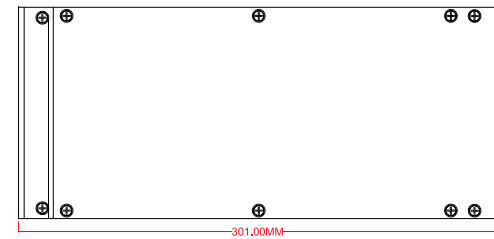

VCL-TP, Teleprotection with E1 2.048Mbps + IEC-61850 GOOSE interface (75 Ohms)

Front View

Side Angle

Rear View

Side View

Top View

VCL-Teleprotection	
Mechanical Specifications	
Width	484 MM
Height	133.0 MM
Depth	301.0 MM
Weight	4.6 Kgs

Front Clearance	: 35.0 MM
Rear Clearance	: 100.0 MM
Top Clearance	: 30.0 MM (2T)
Bottom Clearance	: 30.0 MM (2T)

The Drawing and any information or descriptive matter set out hereon are the confidential property of Valiant Communications and must not be disclosed, loaned, copied or used for manufacturing, tendering or any other purpose without their written permission

Title: VCL-TP, Teleprotection with E1 2.048Mbps + IEC-61850 GOOSE interface (75 Ohms)) - Mechanical Drawing

Drawing No:
EMD-TP/GOOSE/75/001

Date	Rev	Sheet	
20/05/2020	01	Next Sheet	02