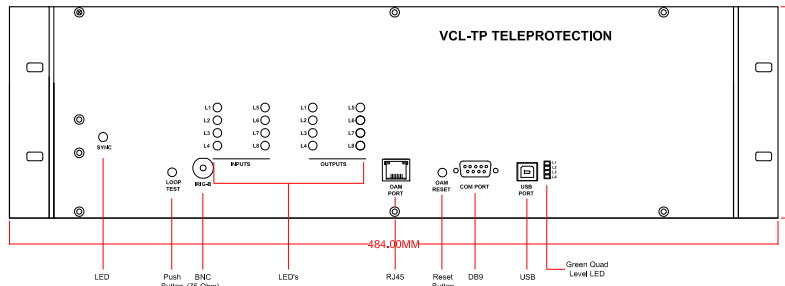

VCL-TP, Teleprotection with E1 2.048Mbps + IEC-61850 GOOSE interface (75 Ohms)

Front View

Side Angle

Rear View

Side View

Top View

VCL-Teleprotection	
Mechanical Specifications	
Width	484 MM
Height	133.0 MM
Depth	301.0 MM
Weight	4.6 Kgs

Front Clearance	: 35.0 MM
Rear Clearance	: 100.0 MM
Top Clearance	: 30.0 MM (2T)
Bottom Clearance	: 30.0 MM (2T)

The Drawing and any information or descriptive matter set out hereon are the confidential property of Valiant Communications and must not be disclosed, loaned, copied or used for manufacturing, tendering or any other purpose without their written permission

Title: VCL-TP, Teleprotection with E1 2.048Mbps + IEC-61850 GOOSE interface (75 Ohms)) - Mechanical Drawing

Drawing No:
EMD-TP/GOOSE/75/001

Date	Rev	Sheet	
20/05/2020	01	Next Sheet	02